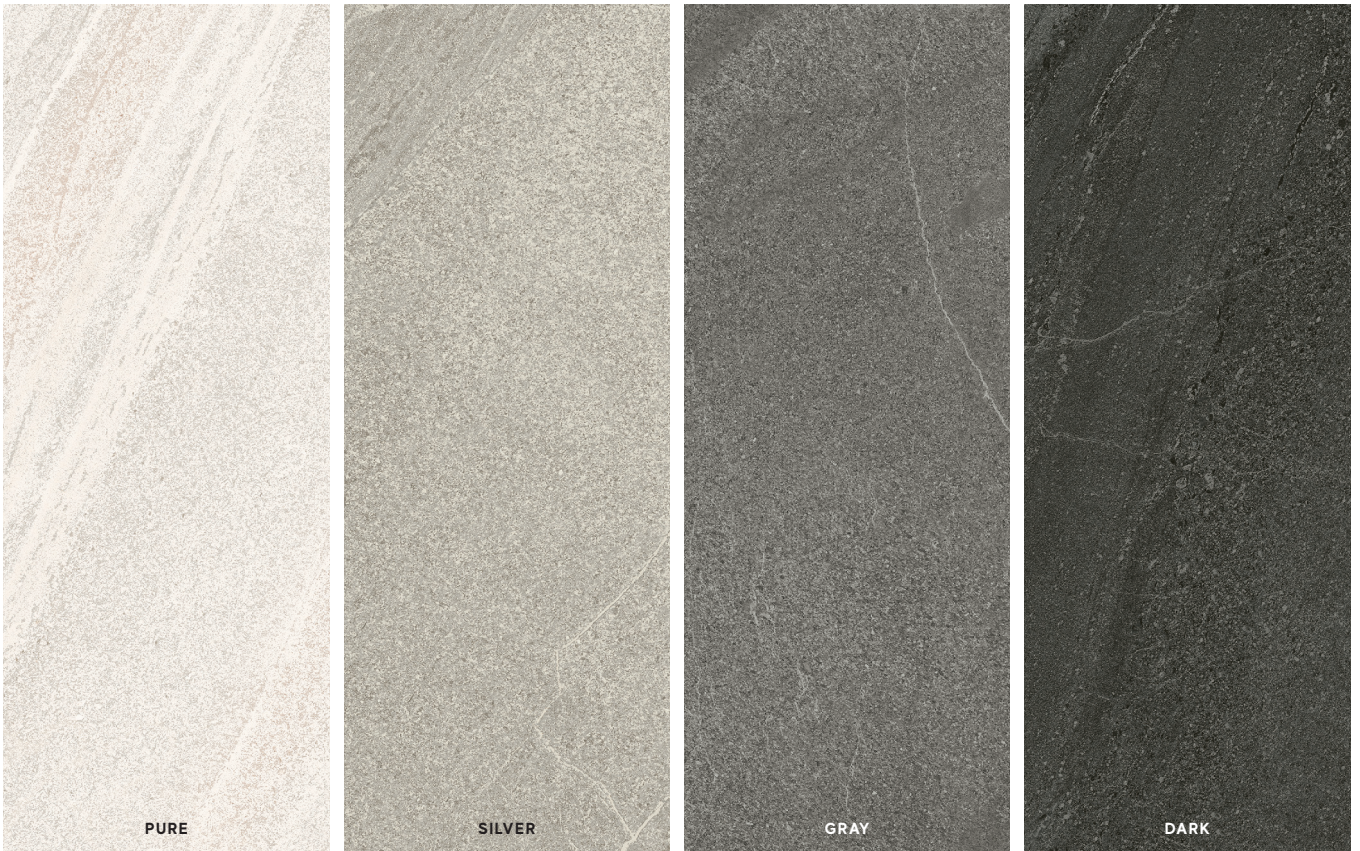

Outland

Porcelain tiles

Matte $\pm$ 9 mm

Matte DCOF $\geq$ 0.42 Interior Wet (IW)

V2
Slight Variation

MADE IN USA

Size

$23\frac{5}{8}$ " x $47\frac{1}{4}$ "

RECTIFIED

Matte
 $\pm$ 9 mm

$11\frac{3}{4}$ " x $23\frac{5}{8}$ "

Matte
 $\pm$ 9 mm

Mosaics & Decors

Mosaic
 $11\frac{3}{4}$ " x $11\frac{3}{4}$ "
Matte
 $\pm$ 9 mm

Multi-Hex Mosaic
 $10\frac{1}{8}$ " x $11\frac{2}{8}$ "
Matte
 $\pm$ 9 mm

Bullnose
3" x 24"
Matte
 $\pm$ 9 mm

Cove Base
6" x 12"
Matte
 $\pm$ 8.5 mm

Coordinating Trims

Scan to learn more