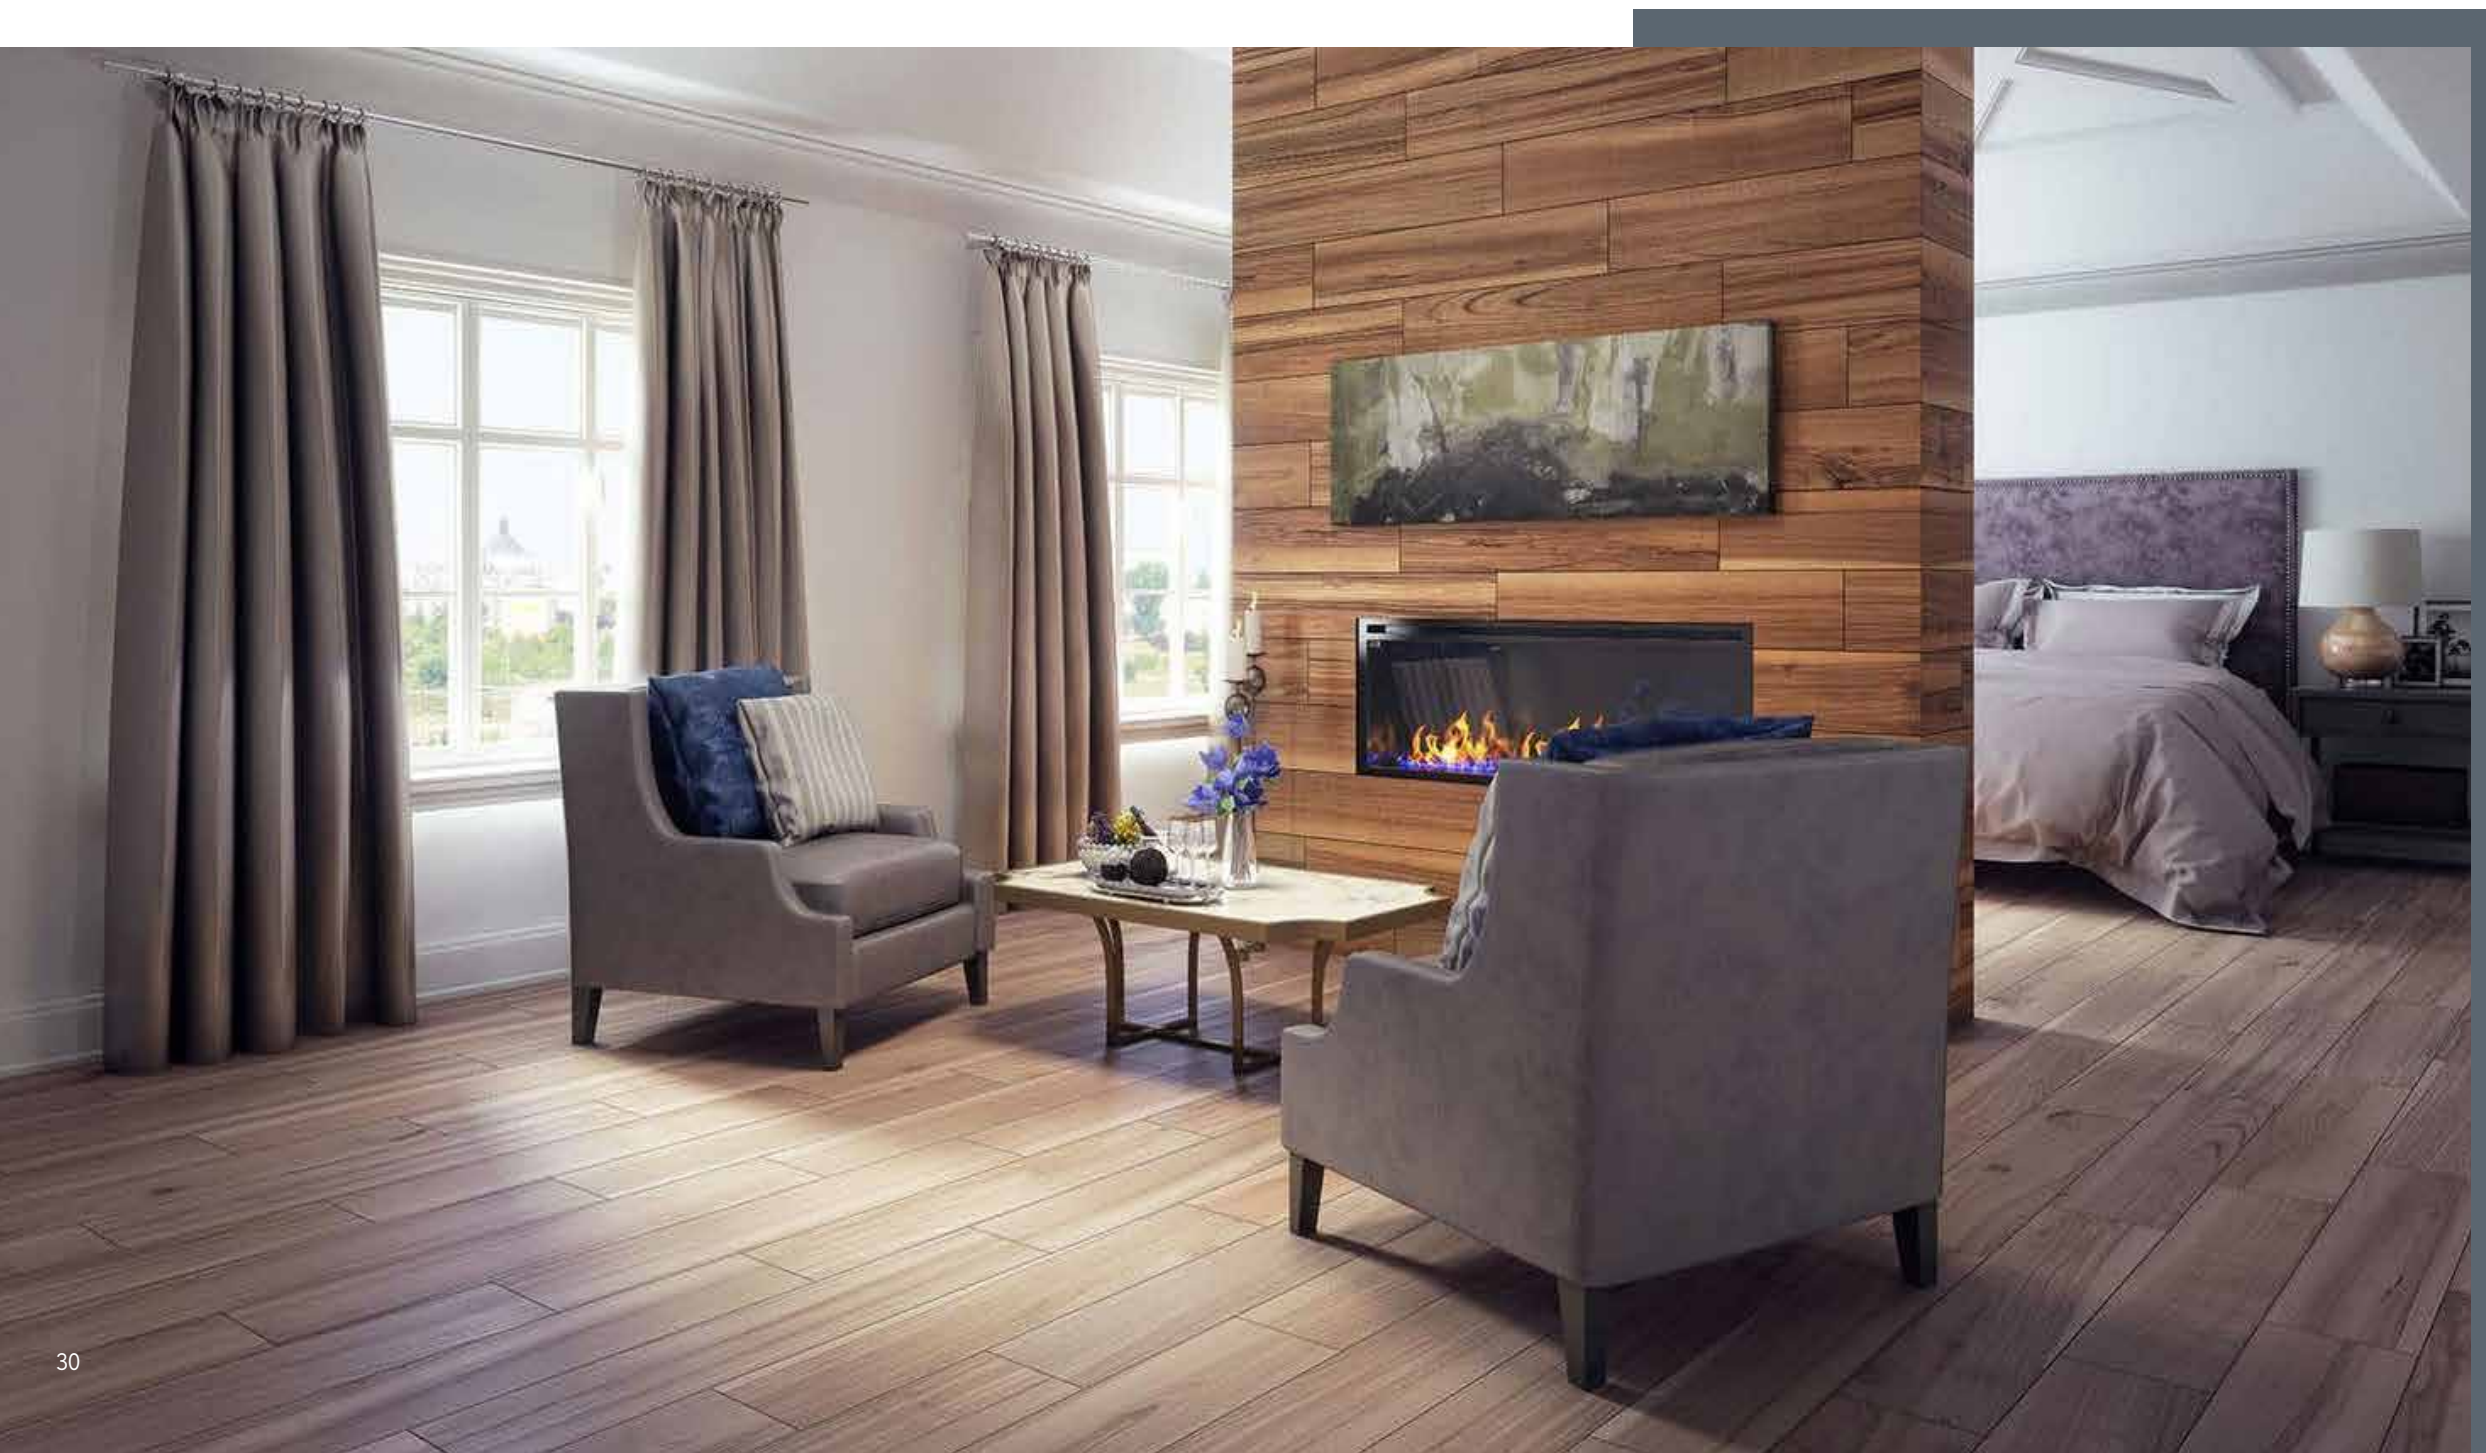

Wild Beige - Wild Brown

Experience the warmth of the forest floor with Wild Beige. Featuring a rich grain pattern reminiscent of untamed wood, these tiles bring a natural, earthy charm to your interior design.

Infuse your space with the rugged elegance of the outdoors with Wild Brown. Crafted to mimic the organic beauty of wood, these tiles offer durability and style, creating a timeless, nature-inspired ambiance in any room.

Wild Beige
7 3/4" x 39 3/8"