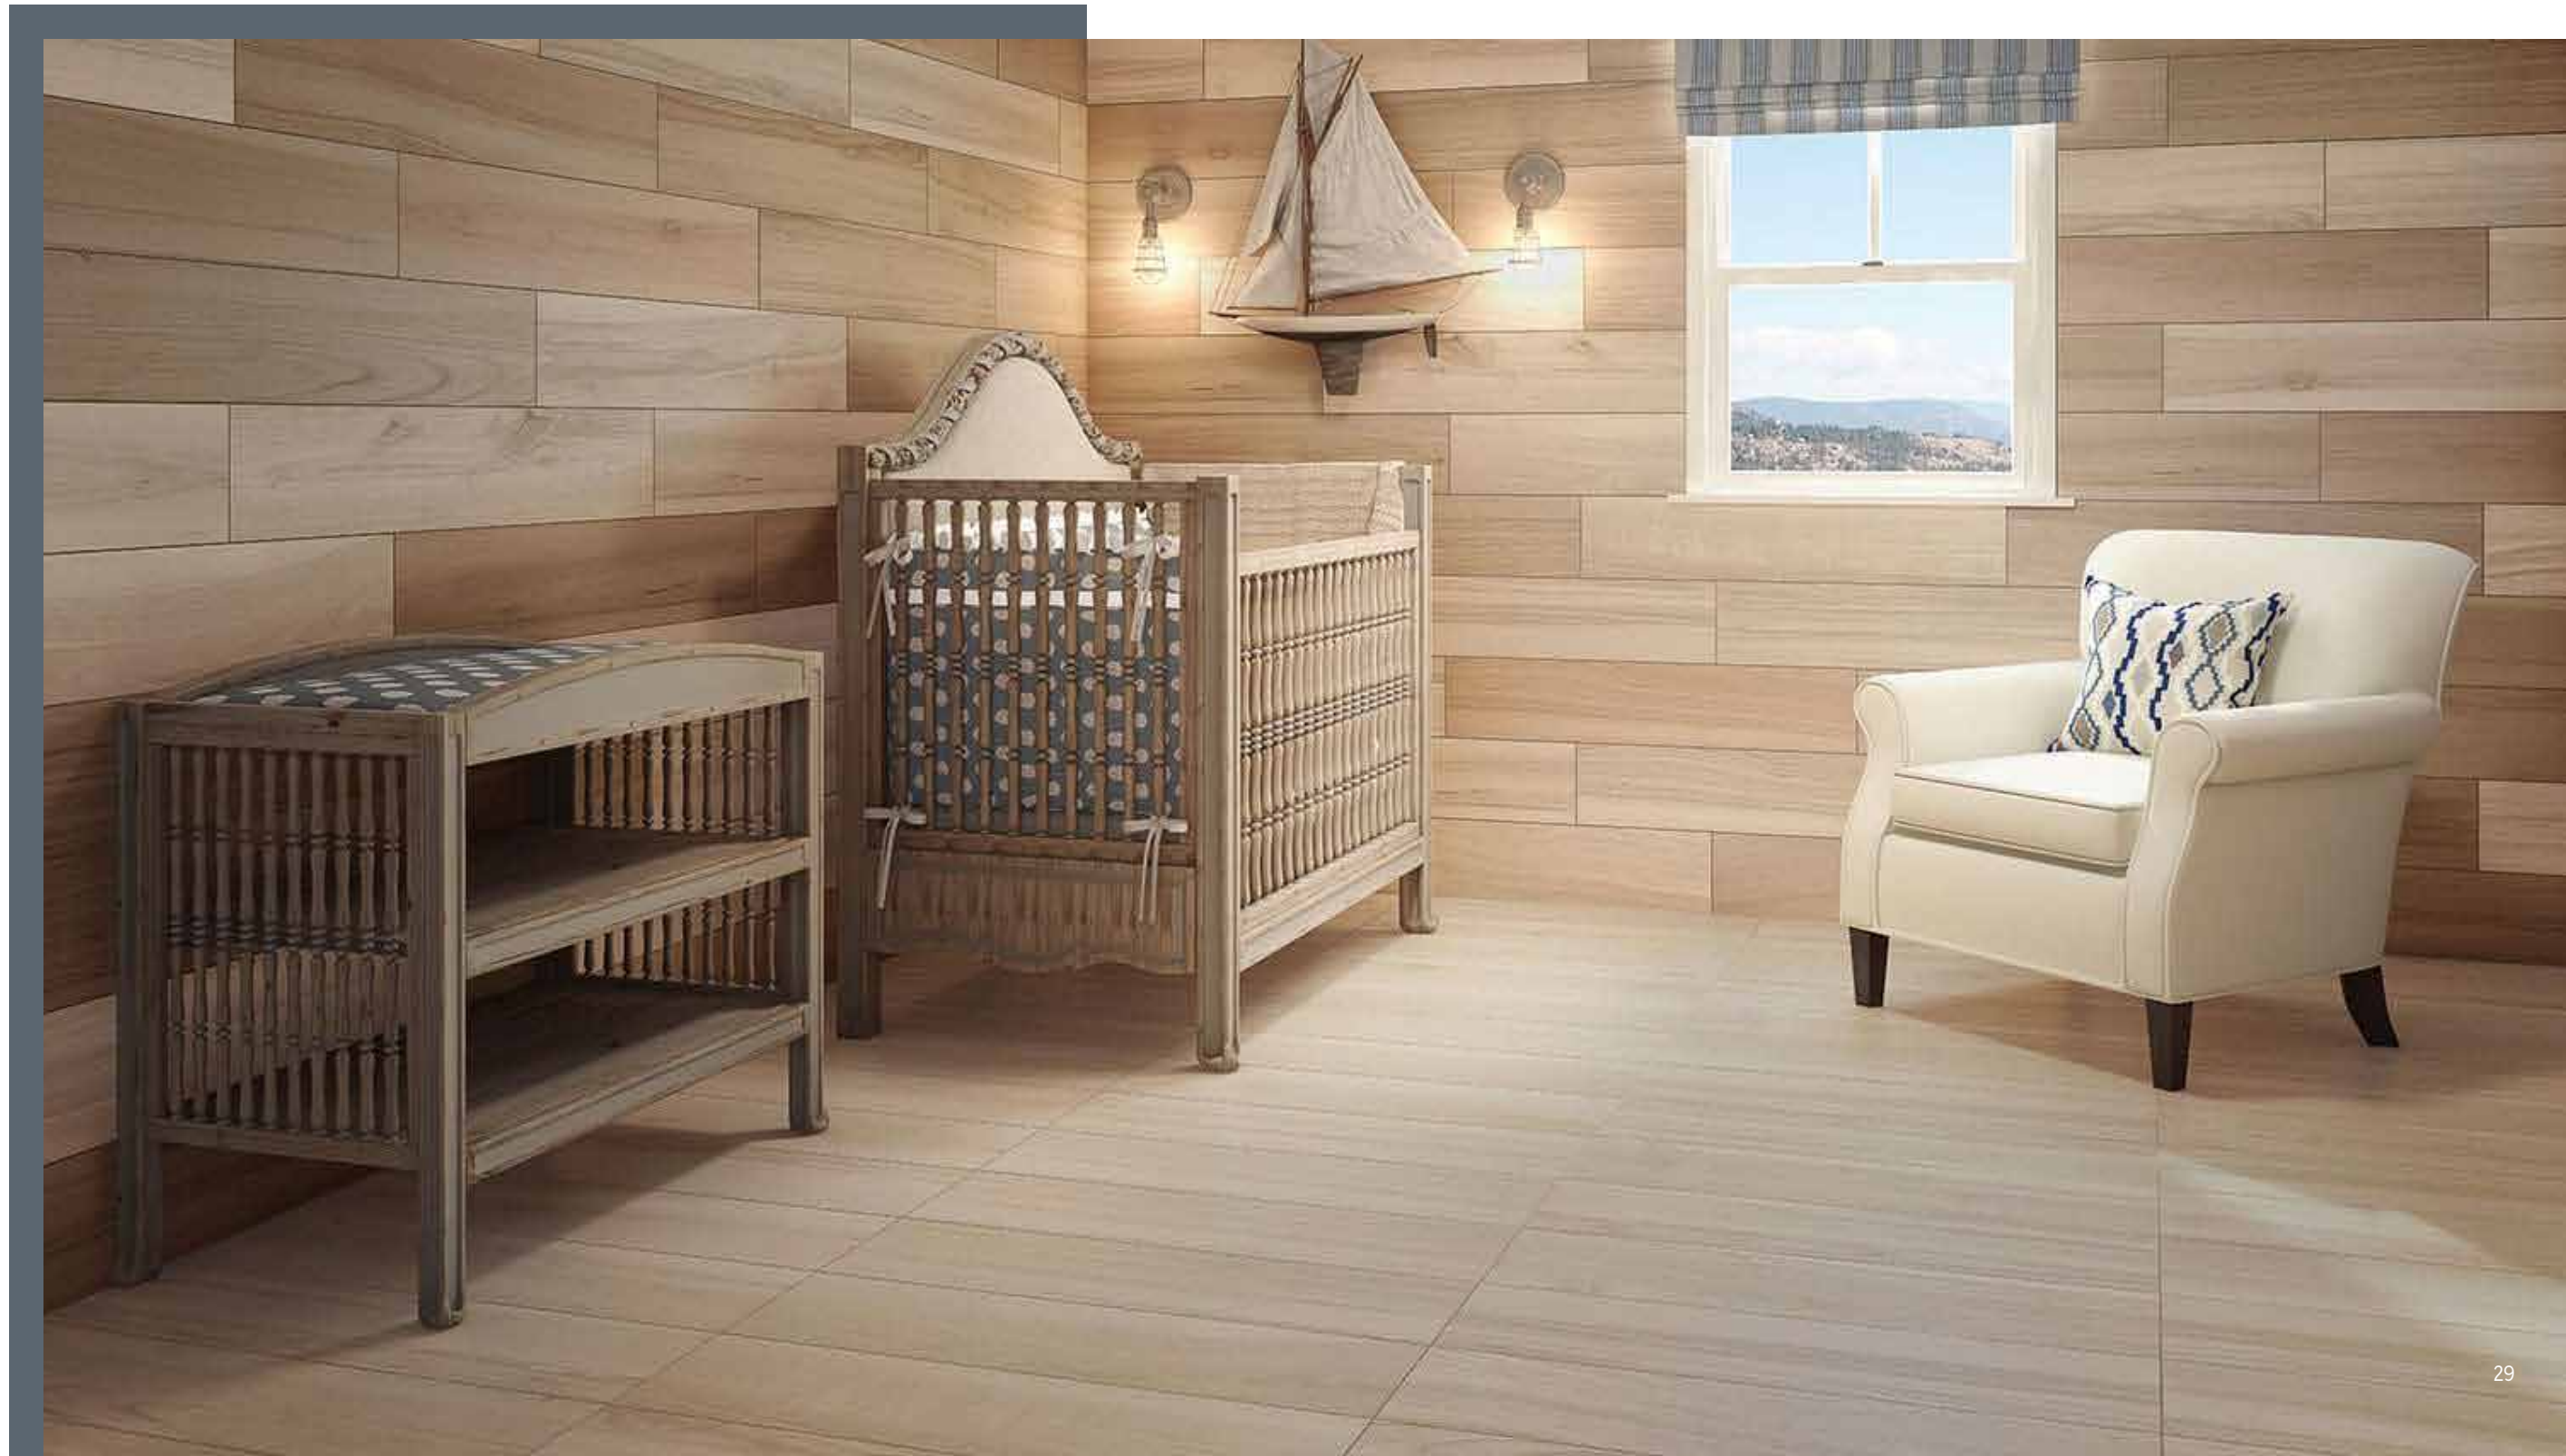

Wild Beige - Wild Brown

Experience the warmth of the forest floor with Wild Beige. Featuring a rich grain pattern reminiscent of untamed wood, these tiles bring a natural, earthy charm to your interior design.