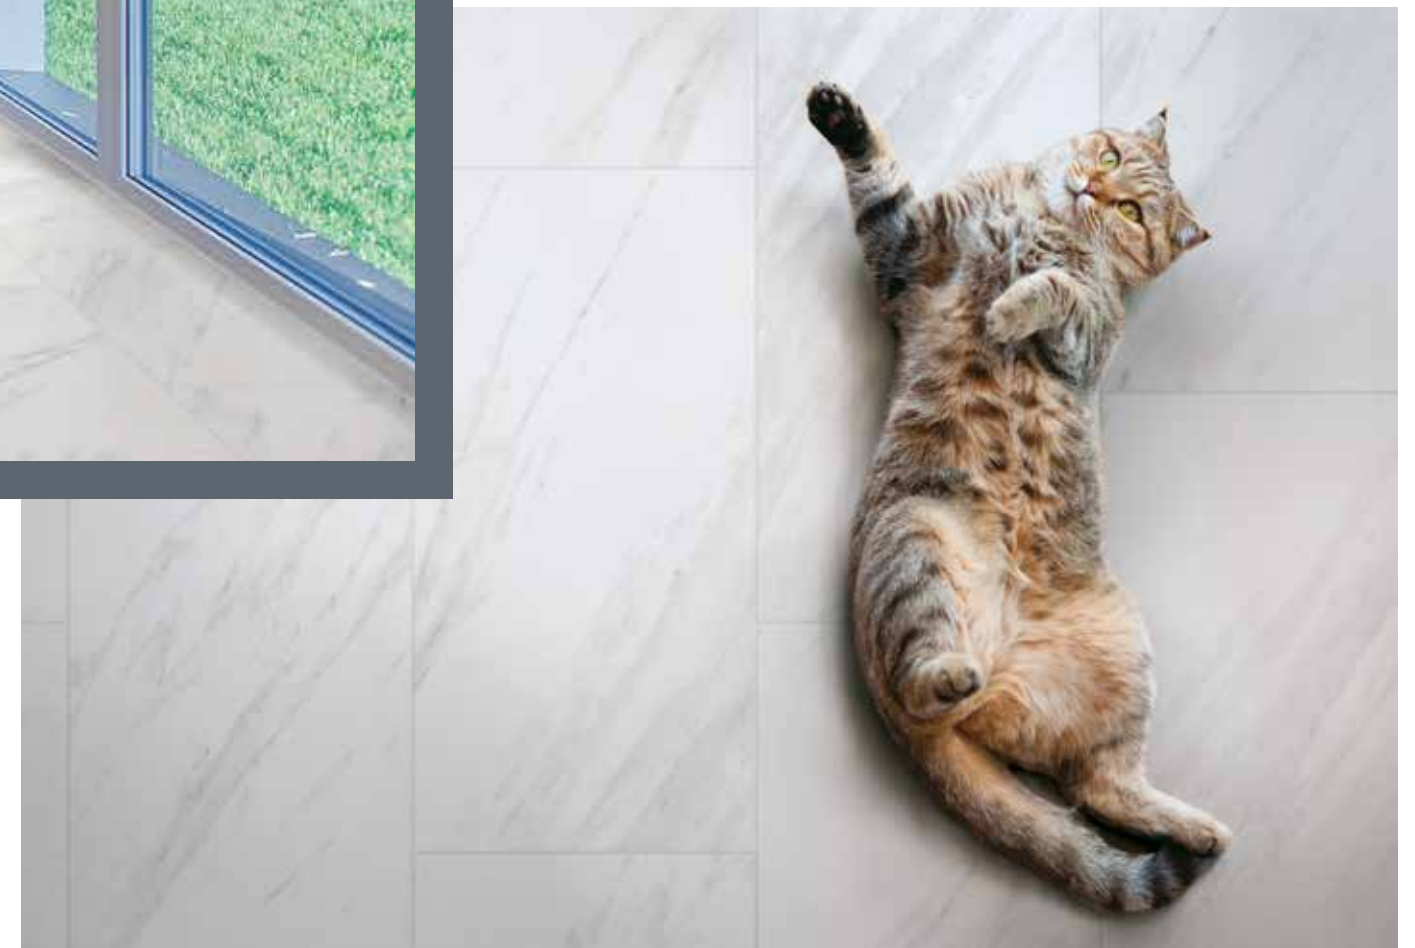

Odyssey

Begin your design adventure with this porcelain tile inspired by refined, Greek marble. The light variations of white and gray give any room a classic look.

Canyon White

This white, directional veined, marble look invokes a timeless beauty. From picturesque walls to breathtaking floors, Canyon is a natural wonder.