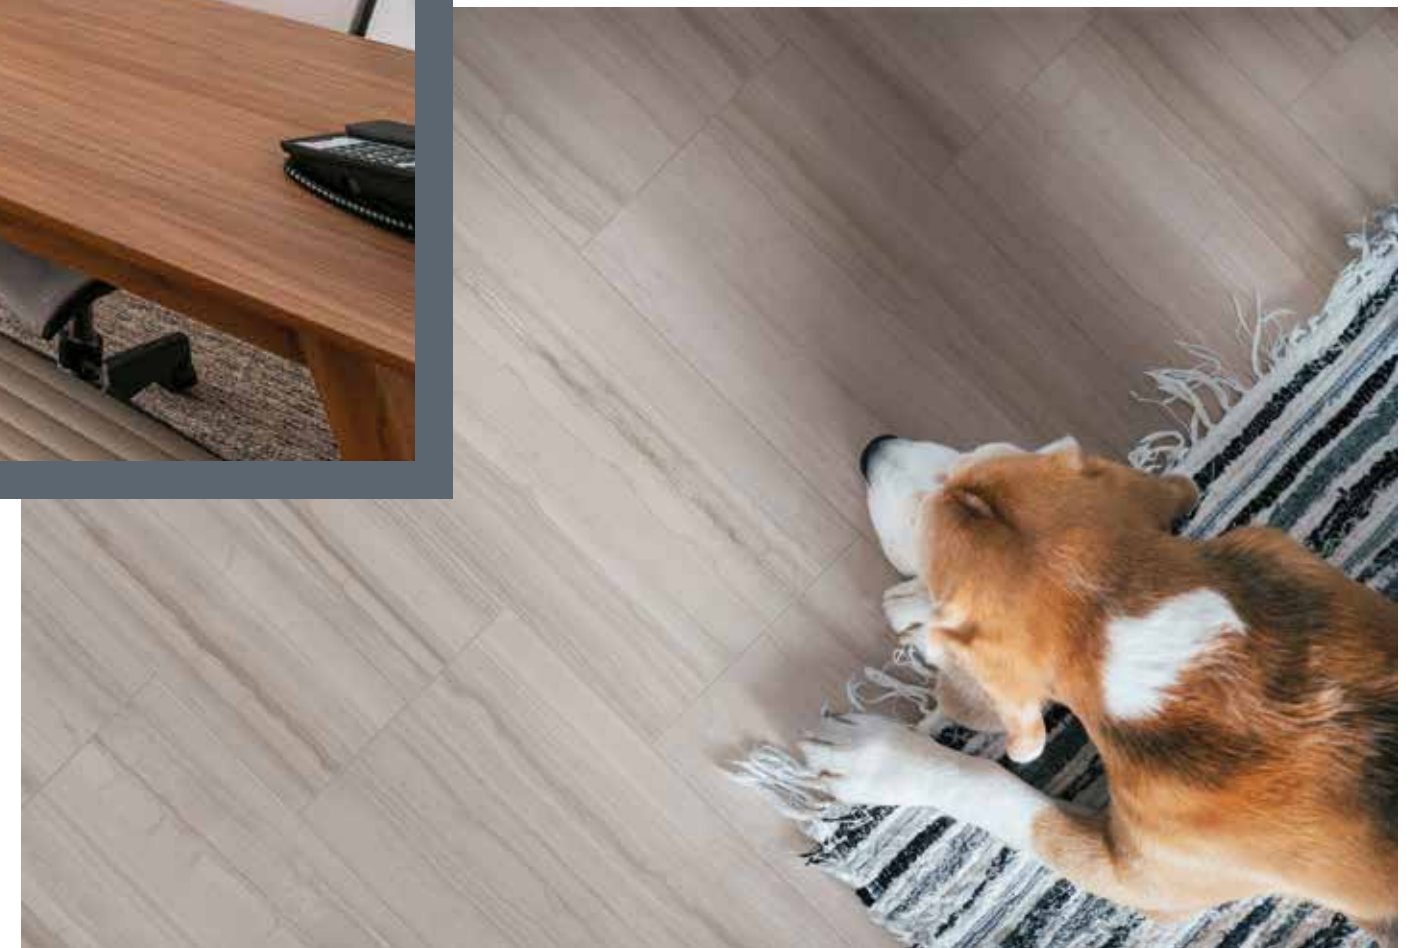

Canyon Taupe

The beauty of this porcelain tile runs deep. It is inspired by Mediterranean marble with an elegant, striped appearance and taupe color.