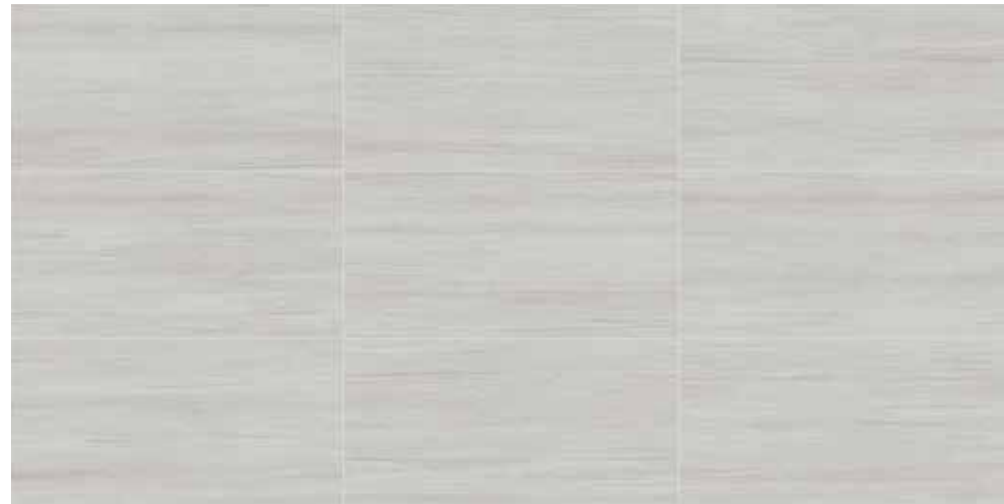

SQUARE 1

Glazed porcelain tiles

Matte $\pm$ 8 mm

DCOF $\geq$ 0.42 Wet
Interior Wet (IW)

MATTE

Floor

Wall

Stone Look

Edge

V2
slight variation