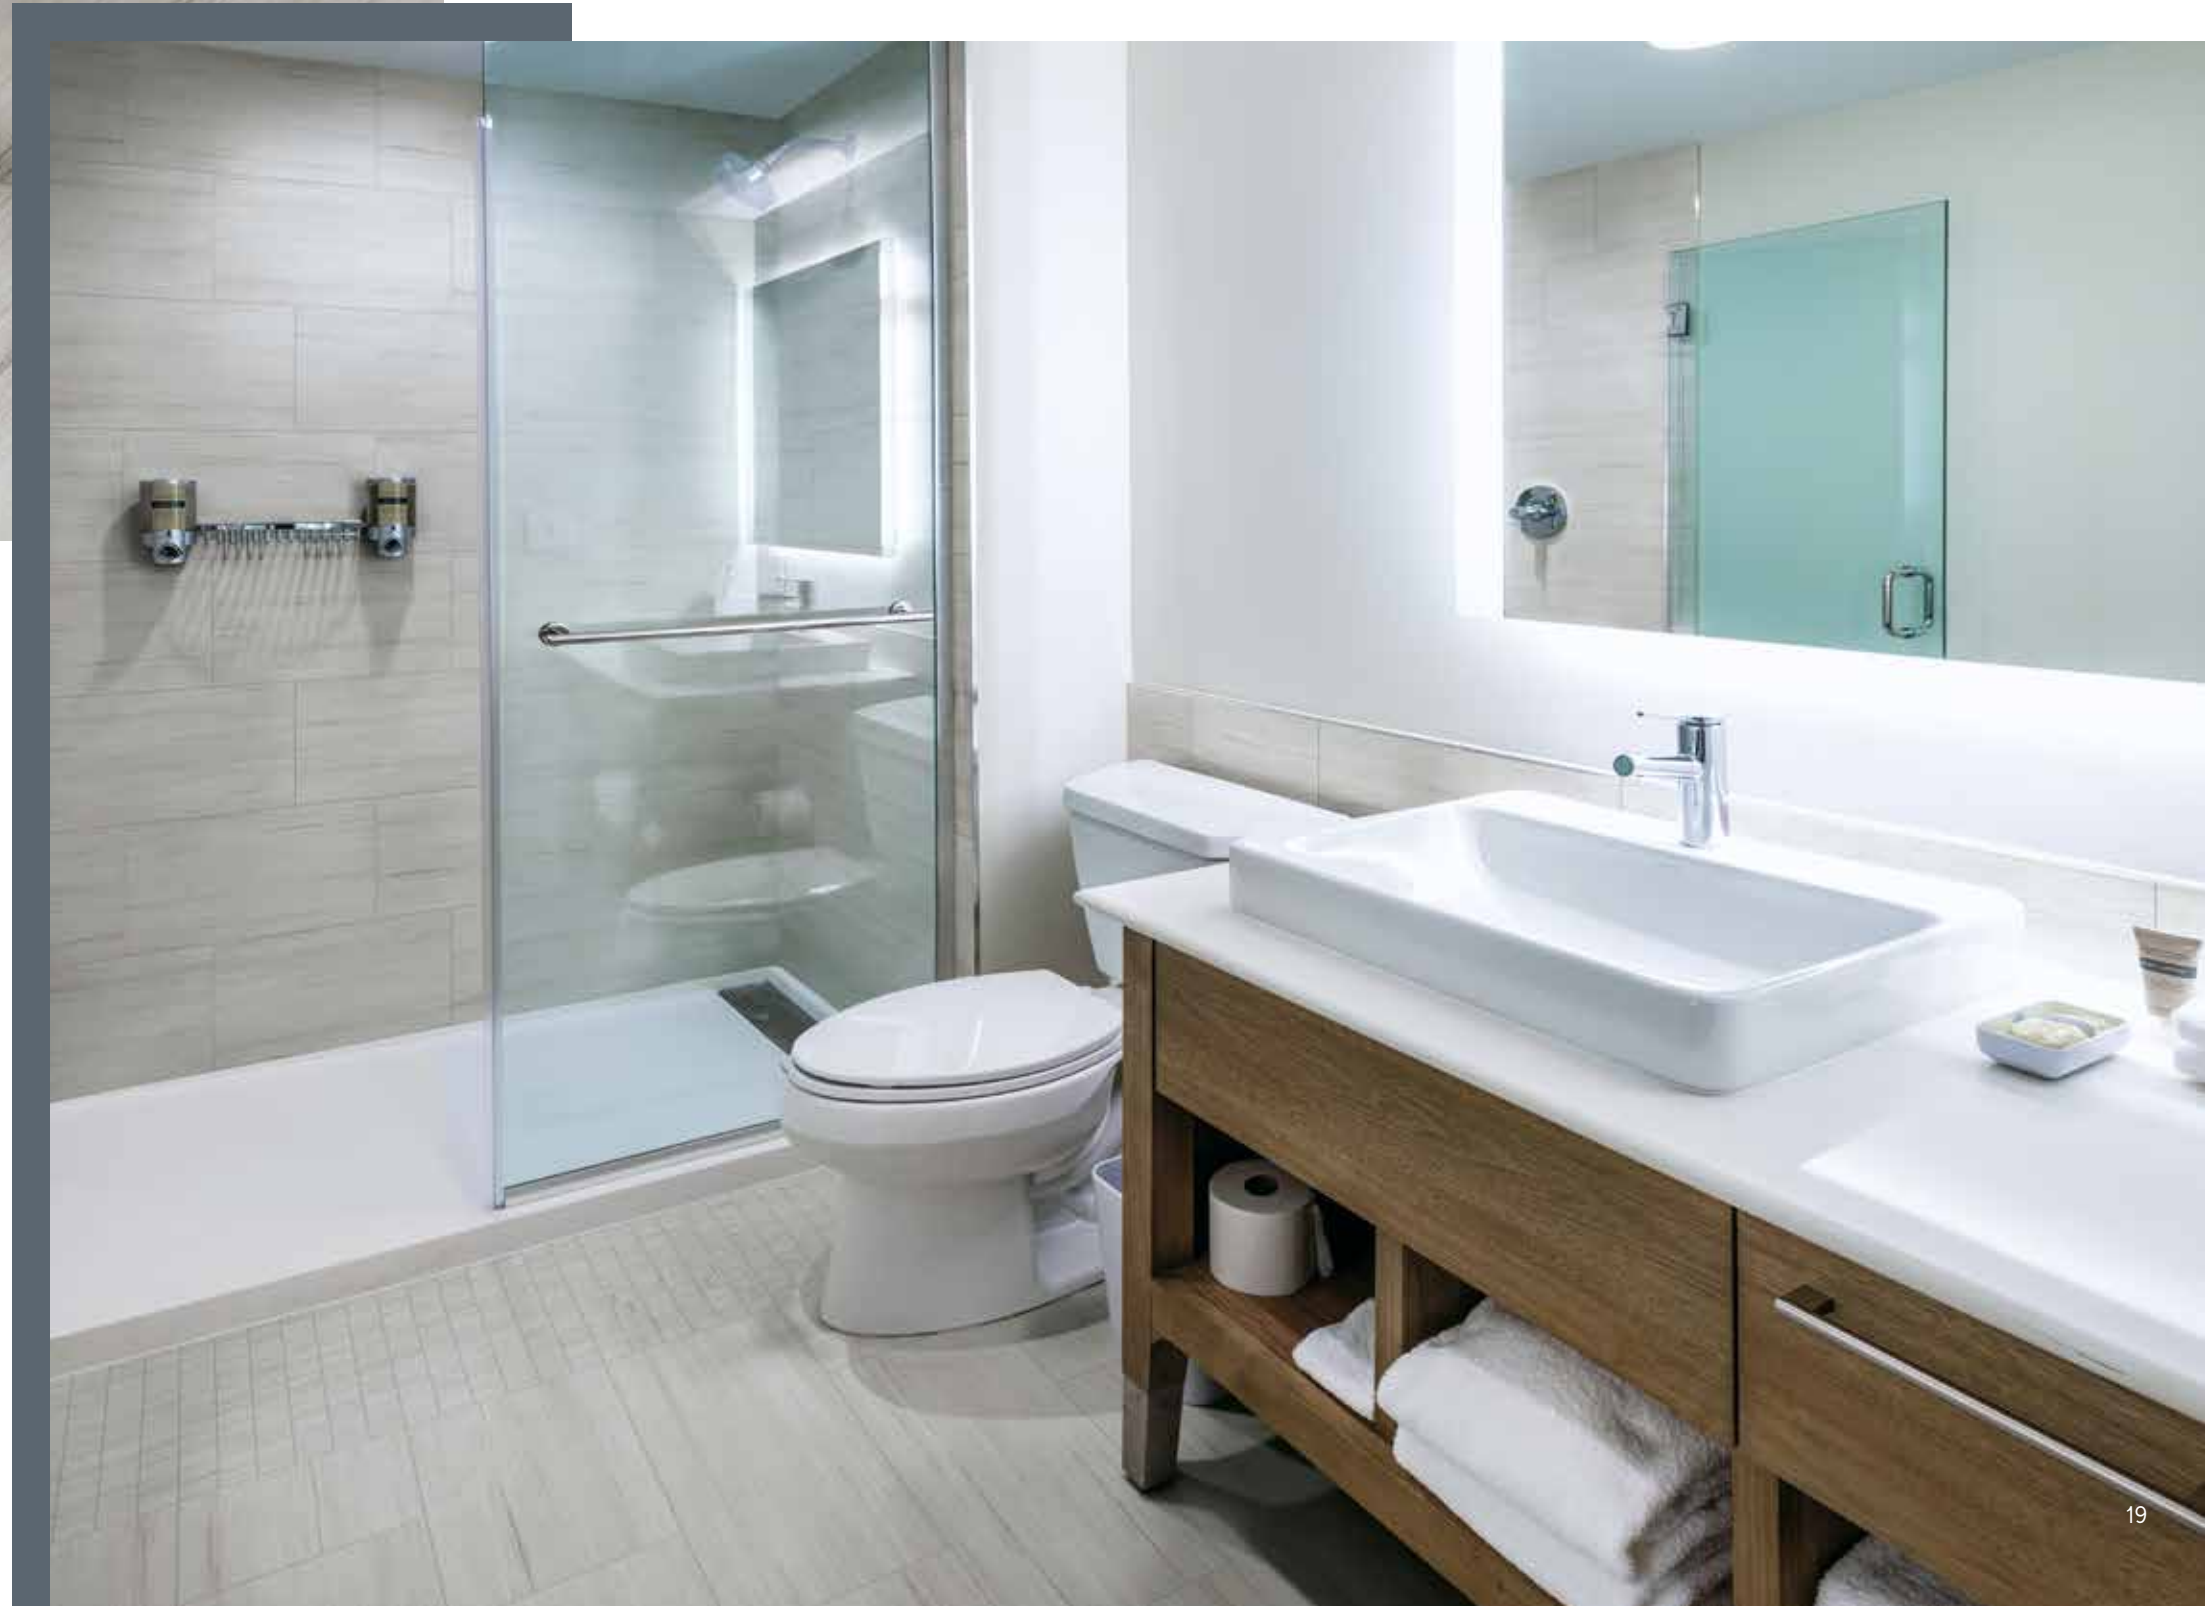

Edge Light

Push your vision to the limit with this brightly colored look inspired by fine sandstone. Play with the different directional graphics to make the space your own.